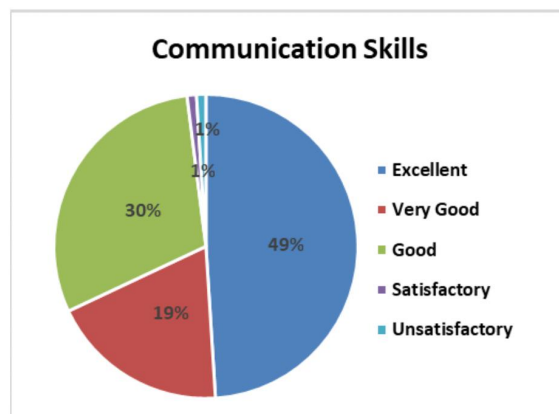

REPORT

ST. THOMAS COLLEGE (Autonomous), THRISSUR

FACULTY EVALUATION BY STUDENTS (2020-21)

ANALYSIS REPORT

FACULTY EVALUATION BY STUDENTS (2020-21)

For the academic year 2020-21, Faculty evaluation by students were collected twice (one per semester) through College ERP. The feedback were collected using a five-point scale and analysed. Given below are the conclusions.

Knowledge Base of the Teacher	
Attribute	Percentage of Responses
Excellent	64
Very Good	16
Good	18
Satisfactory	1
Unsatisfactory	1

Communication Skills	
Attribute	Percentage of Responses
Excellent	49
Very Good	19
Good	30
Satisfactory	1
Unsatisfactory	1

Sincerity/Commitment of the Teacher	
Attribute	Percentage of Responses
Excellent	52
Very Good	17
Good	27
Satisfactory	3
Unsatisfactory	1

Interest generated by Teacher	
Attribute	Percentage of Responses
Excellent	51
Very Good	22
Good	24
Satisfactory	3
Unsatisfactory	1