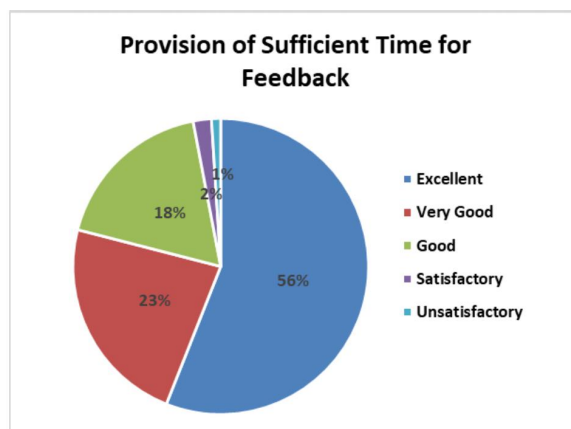

Provision of Sufficient Time for Feedback	
Attribute	Percentage of Responses
Excellent	56
Very Good	23
Good	18
Satisfactory	2
Unsatisfactory	1