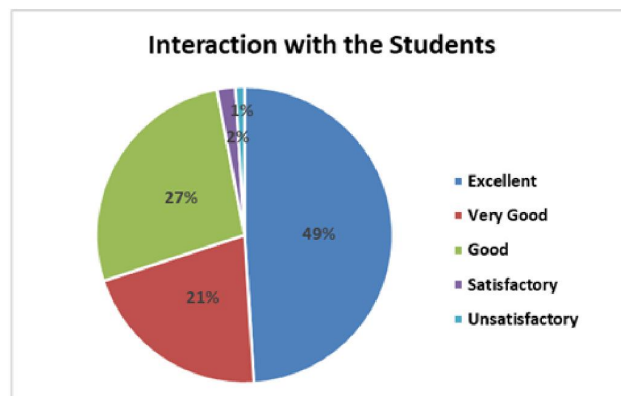

Sincerity/Commitment of the Teacher	
Attribute	Percentage of Responses
Excellent	52
Very Good	17
Good	27
Satisfactory	3
Unsatisfactory	1

Interest generated by Teacher	
Attribute	Percentage of Responses
Excellent	51
Very Good	22
Good	24
Satisfactory	3
Unsatisfactory	1

Ability to Provide a Board Perspective of the Topics	
Attribute	Percentage of Responses
Excellent	48
Very Good	21
Good	27
Satisfactory	3
Unsatisfactory	1

Interaction with students	
Attribute	Percentage of Responses
Excellent	49
Very Good	21
Good	27
Satisfactory	2
Unsatisfactory	1