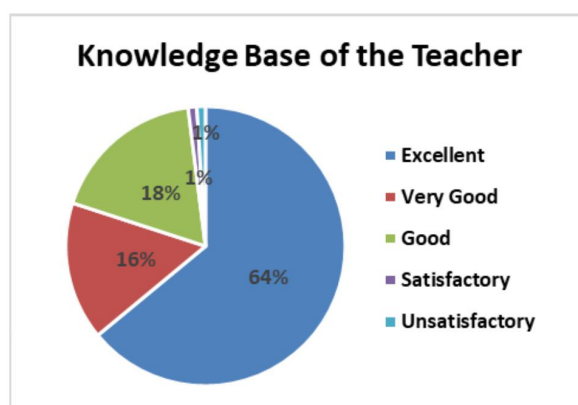

REPORT

ST. THOMAS COLLEGE (Autonomous), THRISSUR

FACULTY EVALUATION BY STUDENTS (2020-21)

ANALYSIS REPORT

FACULTY EVALUATION BY STUDENTS (2020-21)

For the academic year 2020-21, Faculty evaluation by students were collected twice (one per semester) through College ERP. The feedback were collected using a five-point scale and analysed. Given below are the conclusions.

Knowledge Base of the Teacher	
Attribute	Percentage of Responses
Excellent	64
Very Good	16
Good	18
Satisfactory	1
Unsatisfactory	1

Communication Skills	
Attribute	Percentage of Responses
Excellent	49
Very Good	19
Good	30
Satisfactory	1
Unsatisfactory	1

Sincerity/Commitment of the Teacher	
Attribute	Percentage of Responses
Excellent	52
Very Good	17
Good	27
Satisfactory	3
Unsatisfactory	1

Interest generated by Teacher	
Attribute	Percentage of Responses
Excellent	51
Very Good	22
Good	24
Satisfactory	3
Unsatisfactory	1