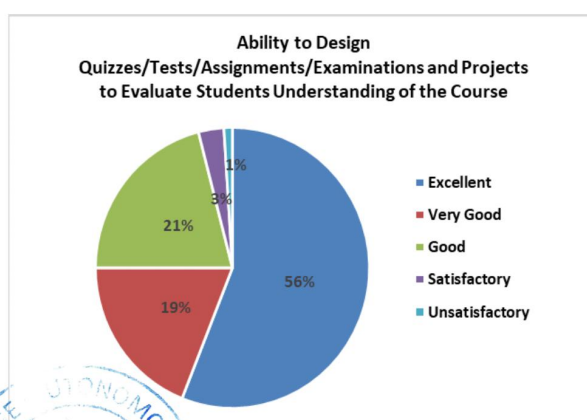

Ability to Provide a Board Perspective of the Topics	
Attribute	Percentage of Responses
Excellent	48
Very Good	21
Good	27
Satisfactory	3
Unsatisfactory	1

Interaction with students	
Attribute	Percentage of Responses
Excellent	49
Very Good	21
Good	27
Satisfactory	2
Unsatisfactory	1

Availability of the Teacher Inside and Outside the Class	
Attribute	Percentage of Responses
Excellent	49
Very Good	22
Good	26
Satisfactory	2
Unsatisfactory	1

Ability to Design Quizzes/Tests/Assignments/Examinations and Projects to Evaluate Students Understanding of the Course	
Attribute	Percentage of Responses
Excellent	56
Very Good	19
Good	21
Satisfactory	3
Unsatisfactory	1