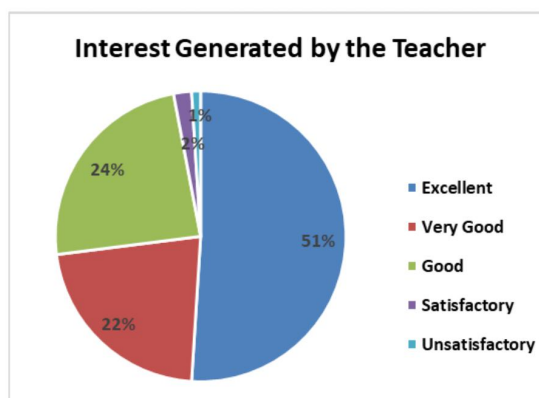

Knowledge Base of the Teacher	
Attribute	Percentage of Responses
Excellent	64
Very Good	16
Good	18
Satisfactory	1
Unsatisfactory	1

Communication Skills	
Attribute	Percentage of Responses
Excellent	49
Very Good	19
Good	30
Satisfactory	1
Unsatisfactory	1

Sincerity/Commitment of the Teacher	
Attribute	Percentage of Responses
Excellent	52
Very Good	17
Good	27
Satisfactory	3
Unsatisfactory	1

Interest generated by Teacher	
Attribute	Percentage of Responses
Excellent	51
Very Good	22
Good	24
Satisfactory	3
Unsatisfactory	1

Ability to Provide a Board Perspective of the Topics	
Attribute	Percentage of Responses
Excellent	48
Very Good	21
Good	27
Satisfactory	3
Unsatisfactory	1

Interaction with students	
Attribute	Percentage of Responses
Excellent	49
Very Good	21
Good	27
Satisfactory	2
Unsatisfactory	1