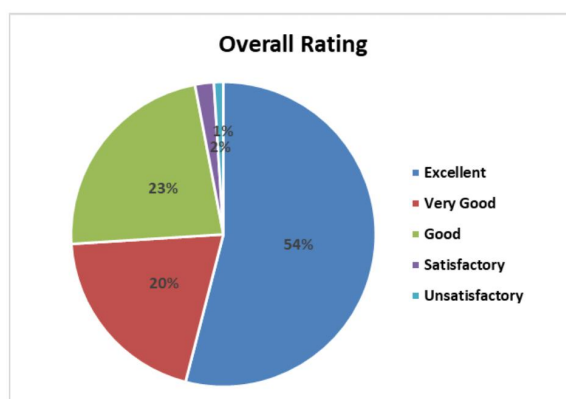

Ability to Provide a Board Perspective of the Topics	
Attribute	Percentage of Responses
Excellent	48
Very Good	21
Good	27
Satisfactory	3
Unsatisfactory	1

Interaction with students	
Attribute	Percentage of Responses
Excellent	49
Very Good	21
Good	27
Satisfactory	2
Unsatisfactory	1

Availability of the Teacher Inside and Outside the Class	
Attribute	Percentage of Responses
Excellent	49
Very Good	22
Good	26
Satisfactory	2
Unsatisfactory	1

Ability to Design Quizzes/Tests/Assignments/Examinations and Projects to Evaluate Students Understanding of the Course	
Attribute	Percentage of Responses
Excellent	56
Very Good	19
Good	21
Satisfactory	3
Unsatisfactory	1

Provision of Sufficient Time for Feedback	
Attribute	Percentage of Responses
Excellent	56
Very Good	23
Good	18
Satisfactory	2
Unsatisfactory	1

Overall Rating	
Attribute	Percentage of Responses
Excellent	49
Very Good	23
Good	25
Satisfactory	2
Unsatisfactory	1