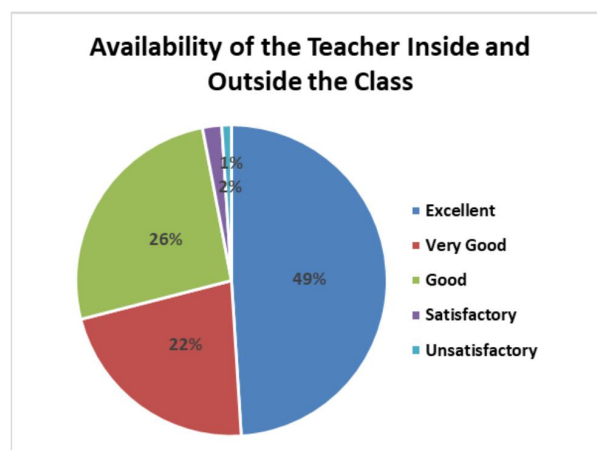

Availability of the Teacher Inside and Outside the Class	
Attribute	Percentage of Responses
Excellent	49
Very Good	22
Good	26
Satisfactory	2
Unsatisfactory	1