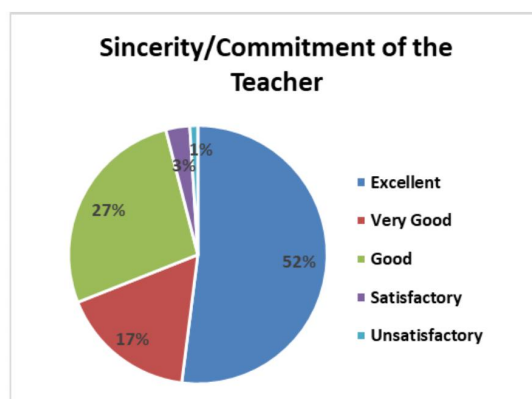

REPORT

ST. THOMAS COLLEGE (Autonomous), THRISSUR

FACULTY EVALUATION BY STUDENTS (2020-21)

ANALYSIS REPORT

FACULTY EVALUATION BY STUDENTS (2020-21)

For the academic year 2020-21, Faculty evaluation by students were collected twice (one per semester) through College ERP. The feedback were collected using a five-point scale and analysed. Given below are the conclusions.

Knowledge Base of the Teacher	
Attribute	Percentage of Responses
Excellent	64
Very Good	16
Good	18
Satisfactory	1
Unsatisfactory	1

Communication Skills	
Attribute	Percentage of Responses
Excellent	49
Very Good	19
Good	30
Satisfactory	1
Unsatisfactory	1

Sincerity/Commitment of the Teacher	
Attribute	Percentage of Responses
Excellent	52
Very Good	17
Good	27
Satisfactory	3
Unsatisfactory	1

Interest generated by Teacher	
Attribute	Percentage of Responses
Excellent	51
Very Good	22
Good	24
Satisfactory	3
Unsatisfactory	1

Ability to Provide a Board Perspective of the Topics	
Attribute	Percentage of Responses
Excellent	48
Very Good	21
Good	27
Satisfactory	3
Unsatisfactory	1

Interaction with students	
Attribute	Percentage of Responses
Excellent	49
Very Good	21
Good	27
Satisfactory	2
Unsatisfactory	1