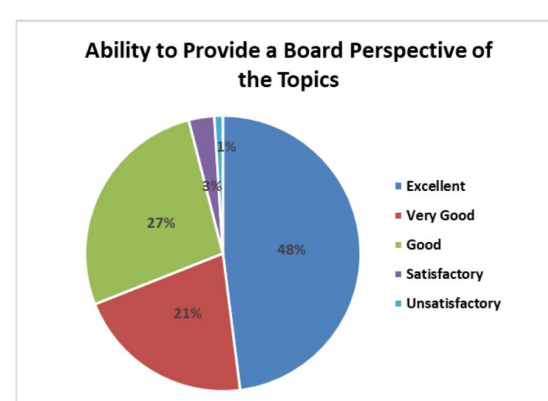

Knowledge Base of the Teacher	
Attribute	Percentage of Responses
Excellent	64
Very Good	16
Good	18
Satisfactory	1
Unsatisfactory	1

Communication Skills	
Attribute	Percentage of Responses
Excellent	49
Very Good	19
Good	30
Satisfactory	1
Unsatisfactory	1

Sincerity/Commitment of the Teacher	
Attribute	Percentage of Responses
Excellent	52
Very Good	17
Good	27
Satisfactory	3
Unsatisfactory	1

Interest generated by Teacher	
Attribute	Percentage of Responses
Excellent	51
Very Good	22
Good	24
Satisfactory	3
Unsatisfactory	1

Ability to Provide a Board Perspective of the Topics	
Attribute	Percentage of Responses
Excellent	48
Very Good	21
Good	27
Satisfactory	3
Unsatisfactory	1

Interaction with students	
Attribute	Percentage of Responses
Excellent	49
Very Good	21
Good	27
Satisfactory	2
Unsatisfactory	1