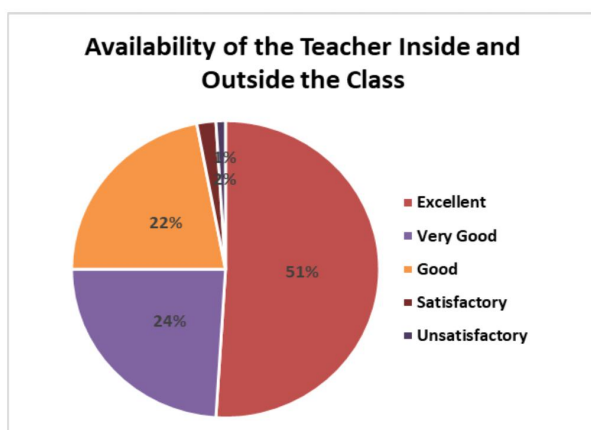

Availability of the Teacher Inside and Outside the Class	
Attribute	Percentage of Responses
Excellent	51
Very Good	24
Good	22
Satisfactory	2
Unsatisfactory	1