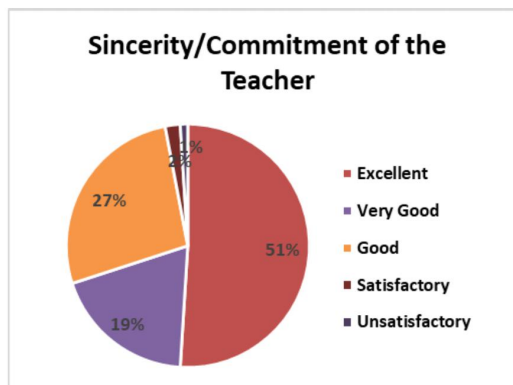

ST. THOMAS COLLEGE
(Autonomous), Thrissur

FACULTY EVALUATION BY
STUDENTS (2018-19)

FACULTY EVALUATION BY STUDENTS (2018-19)

For the academic year 2018-19, Faculty evaluation by students were collected twice (one per semester) through College ERP. The feedback were collected using a five-point scale and analysed. Given below are the conclusions.

Knowledge Base of the Teacher	
Attribute	Percentage of Responses
Excellent	59
Very Good	22
Good	16
Satisfactory	2
Unsatisfactory	1

Communication Skills	
Attribute	Percentage of Responses
Excellent	48
Very Good	20
Good	30
Satisfactory	1
Unsatisfactory	1

Sincerity/Commitment of the Teacher	
Attribute	Percentage of Responses
Excellent	51
Very Good	19
Good	27
Satisfactory	2
Unsatisfactory	1

Interest generated by Teacher	
Attribute	Percentage of Responses
Excellent	51
Very Good	20
Good	25
Satisfactory	3
Unsatisfactory	1

Ability to Provide a Board Perspective of the Topics	
Attribute	Percentage of Responses
Excellent	49
Very Good	18
Good	28
Satisfactory	4
Unsatisfactory	1

Interaction with students	
Attribute	Percentage of Responses
Excellent	52
Very Good	21
Good	24
Satisfactory	2
Unsatisfactory	1