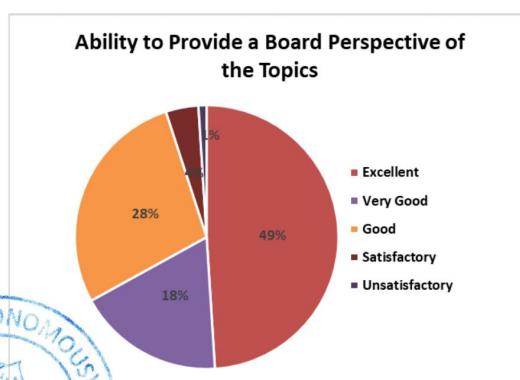

Knowledge Base of the Teacher	
Attribute	Percentage of Responses
Excellent	59
Very Good	22
Good	16
Satisfactory	2
Unsatisfactory	1

Communication Skills	
Attribute	Percentage of Responses
Excellent	48
Very Good	20
Good	30
Satisfactory	1
Unsatisfactory	1

Sincerity/Commitment of the Teacher	
Attribute	Percentage of Responses
Excellent	51
Very Good	19
Good	27
Satisfactory	2
Unsatisfactory	1

Interest generated by Teacher	
Attribute	Percentage of Responses
Excellent	51
Very Good	20
Good	25
Satisfactory	3
Unsatisfactory	1

Ability to Provide a Board Perspective of the Topics	
Attribute	Percentage of Responses
Excellent	49
Very Good	18
Good	28
Satisfactory	4
Unsatisfactory	1

Interaction with students	
Attribute	Percentage of Responses
Excellent	52
Very Good	21
Good	24
Satisfactory	2
Unsatisfactory	1