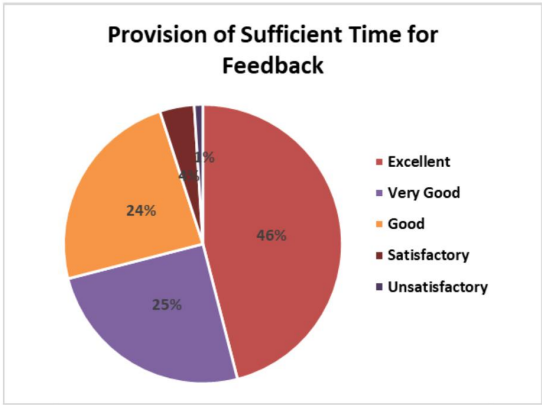

Provision of Sufficient Time for Feedback	
Attribute	Percentage of Responses
Excellent	46
Very Good	25
Good	24
Satisfactory	4
Unsatisfactory	1