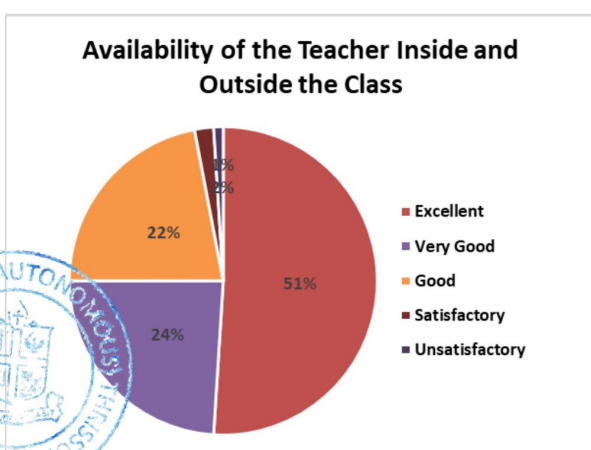

Ability to Provide a Board Perspective of the Topics	
Attribute	Percentage of Responses
Excellent	49
Very Good	18
Good	28
Satisfactory	4
Unsatisfactory	1

Interaction with students	
Attribute	Percentage of Responses
Excellent	52
Very Good	21
Good	24
Satisfactory	2
Unsatisfactory	1

Availability of the Teacher Inside and Outside the Class	
Attribute	Percentage of Responses
Excellent	51
Very Good	24
Good	22
Satisfactory	2
Unsatisfactory	1

Ability to Design Quizzes/Tests/Assignments/Examinations and Projects to Evaluate Students Understanding of the Course	
Attribute	Percentage of Responses
Excellent	51
Very Good	24
Good	22
Satisfactory	3
Unsatisfactory	1