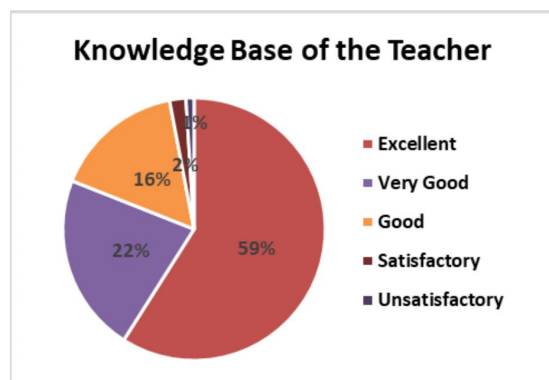

ST. THOMAS COLLEGE
(Autonomous), Thrissur

FACULTY EVALUATION BY
STUDENTS (2018-19)

FACULTY EVALUATION BY STUDENTS (2018-19)

For the academic year 2018-19, Faculty evaluation by students were collected twice (one per semester) through College ERP. The feedback were collected using a five-point scale and analysed. Given below are the conclusions.

Knowledge Base of the Teacher	
Attribute	Percentage of Responses
Excellent	59
Very Good	22
Good	16
Satisfactory	2
Unsatisfactory	1

Communication Skills	
Attribute	Percentage of Responses
Excellent	48
Very Good	20
Good	30
Satisfactory	1
Unsatisfactory	1

Sincerity/Commitment of the Teacher	
Attribute	Percentage of Responses
Excellent	51
Very Good	19
Good	27
Satisfactory	2
Unsatisfactory	1

Interest generated by Teacher	
Attribute	Percentage of Responses
Excellent	51
Very Good	20
Good	25
Satisfactory	3
Unsatisfactory	1