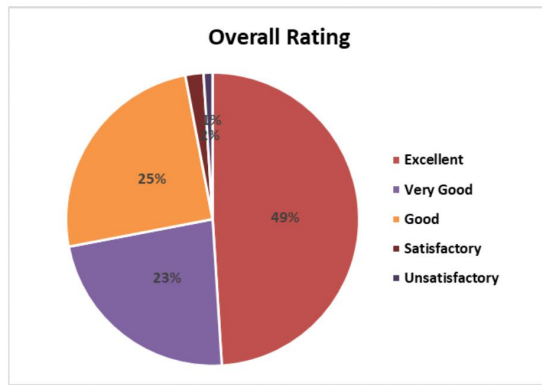

Ability to Provide a Board Perspective of the Topics	
Attribute	Percentage of Responses
Excellent	49
Very Good	18
Good	28
Satisfactory	4
Unsatisfactory	1

Interaction with students	
Attribute	Percentage of Responses
Excellent	52
Very Good	21
Good	24
Satisfactory	2
Unsatisfactory	1

Availability of the Teacher Inside and Outside the Class	
Attribute	Percentage of Responses
Excellent	51
Very Good	24
Good	22
Satisfactory	2
Unsatisfactory	1

Ability to Design Quizzes/Tests/Assignments/Examinations and Projects to Evaluate Students Understanding of the Course	
Attribute	Percentage of Responses
Excellent	51
Very Good	24
Good	22
Satisfactory	3
Unsatisfactory	1

Provision of Sufficient Time for Feedback	
Attribute	Percentage of Responses
Excellent	46
Very Good	25
Good	24
Satisfactory	4
Unsatisfactory	1

Overall Rating	
Attribute	Percentage of Responses
Excellent	49
Very Good	23
Good	25
Satisfactory	2
Unsatisfactory	1