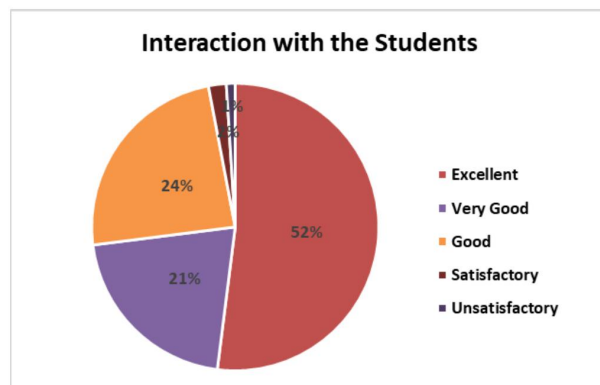

Sincerity/Commitment of the Teacher	
Attribute	Percentage of Responses
Excellent	51
Very Good	19
Good	27
Satisfactory	2
Unsatisfactory	1

Interest generated by Teacher	
Attribute	Percentage of Responses
Excellent	51
Very Good	20
Good	25
Satisfactory	3
Unsatisfactory	1

Ability to Provide a Board Perspective of the Topics	
Attribute	Percentage of Responses
Excellent	49
Very Good	18
Good	28
Satisfactory	4
Unsatisfactory	1

Interaction with students	
Attribute	Percentage of Responses
Excellent	52
Very Good	21
Good	24
Satisfactory	2
Unsatisfactory	1