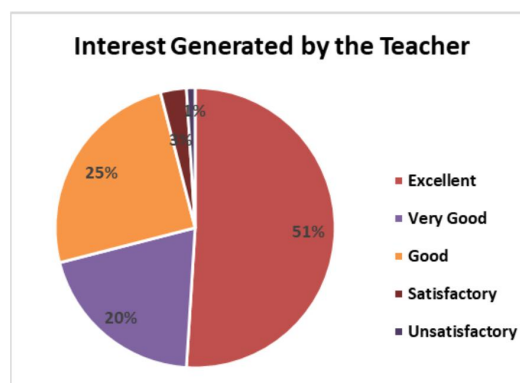

Knowledge Base of the Teacher	
Attribute	Percentage of Responses
Excellent	59
Very Good	22
Good	16
Satisfactory	2
Unsatisfactory	1

Communication Skills	
Attribute	Percentage of Responses
Excellent	48
Very Good	20
Good	30
Satisfactory	1
Unsatisfactory	1

Sincerity/Commitment of the Teacher	
Attribute	Percentage of Responses
Excellent	51
Very Good	19
Good	27
Satisfactory	2
Unsatisfactory	1

Interest generated by Teacher	
Attribute	Percentage of Responses
Excellent	51
Very Good	20
Good	25
Satisfactory	3
Unsatisfactory	1