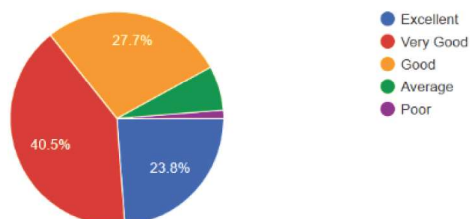

ST. THOMAS COLLEGE
(AUTONOMOUS) THRISSUR

EXIT SURVEY REPORT 2021

A survey was conducted among the students (2021 pass-out) so as to obtain a comprehensive feedback on the major aspects like curriculum, examination system, library resources, career orientation, counseling and guidance, extracurricular activities etc. Given below are the conclusions.

Rate the Syllabus and Curriculum

Applicability/relevance of Syllabus to real life situations

Evaluate examination system in the college

Availability of books in your subject in the Library

Evaluate Placement and placement training

Student-teacher relationship in the College

Approach and Efficiency of College Office staff

Rate Extra-curricular activities

Evaluate Canteen facilities

Conclusions:

- Two questions were asked based on curriculum. 45% students opined that the syllabus offered by the autonomous institution was very good. Around 36% students stated the applicability of the syllabus in real life situations were good.
- Examination evaluation system is a critical criterion for the evidence of success of an autonomous institution. 43% students opined that the examination system in our college was excellent
- Being a pioneer education institution the college library hosts rare book collections. Around 42.8% students rated excellent for the availability of books in the Library
- With the campus placement at its peak around 55.1% students rated excellent for placement training.
- Rapport between a teacher and disciple is very crucial in the holistic development of students. Around 35.1% students opined that teacher student relationship was very good at the college.
- Administrative office of the college was rated very good by 37% of the students
- Extracurricular activities were rated good by 32% students.
- Canteen facilities were rated good by 32% students.