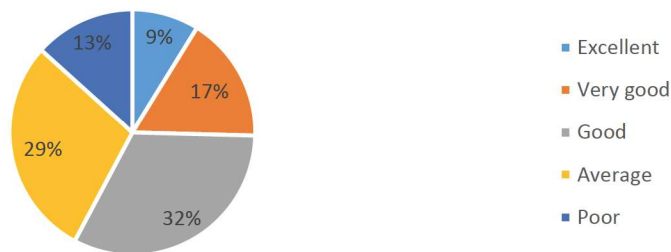

Rate the Syllabus and Curriculum

Applicability/relevance of Syllabus to real life situations

Evaluate examination system in the college

Availability of books in your subject in the Library

Evaluate Placement and placement training

Student-teacher relationship in the College

Approach and Efficiency of College Office staff

Rate Extra-curricular activities

Evaluate Canteen facilities

Conclusions:

- Two questions were asked based on curriculum. 45% students opined that the syllabus offered by the autonomous institution was very good. Around 36% students stated the applicability of the syllabus in real life situations were good.
- Examination evaluation system is a critical criterion for the evidence of success of an autonomous institution. 43% students opined that the examination system in our college was excellent
- Being a pioneer education institution the college library hosts rare book collections. Around 42.8% students rated excellent for the availability of books in the Library
- With the campus placement at its peak around 55.1% students rated excellent for placement training.
- Rapport between a teacher and disciple is very crucial in the holistic development of students. Around 35.1% students opined that teacher student relationship was very good at the college.
- Administrative office of the college was rated very good by 37% of the students
- Extracurricular activities were rated good by 32% students.
- Canteen facilities were rated good by 32% students.