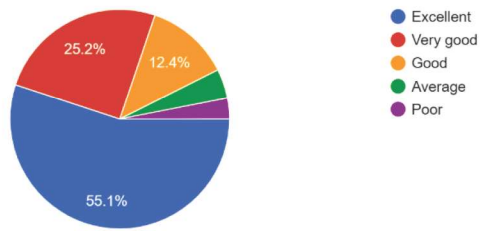

Rate the Syllabus and Curriculum

Applicability/relevance of Syllabus to real life situations

Evaluate examination system in the college

Availability of books in your subject in the Library

Evaluate Placement and placement training

Student-teacher relationship in the College

Approach and Efficiency of College Office staff

Rate Extra-curricular activities

Evaluate Canteen facilities

Conclusions:

- Two questions were asked based on curriculum. 45% students opined that the syllabus offered by the autonomous institution was very good. Around 36% students stated the applicability of the syllabus in real life situations were good.
- Examination evaluation system is a critical criterion for the evidence of success of an autonomous institution. 43% students opined that the examination system in our college was excellent
- Being a pioneer education institution the college library hosts rare book collections. Around 42.8% students rated excellent for the availability of books in the Library
- With the campus placement at its peak around 55.1% students rated excellent for placement training.
- Rapport between a teacher and disciple is very crucial in the holistic development of students. Around 35.1% students opined that teacher student relationship was very good at the college.
- Administrative office of the college was rated very good by 37% of the students
- Extracurricular activities were rated good by 32% students.
- Canteen facilities were rated good by 32% students.