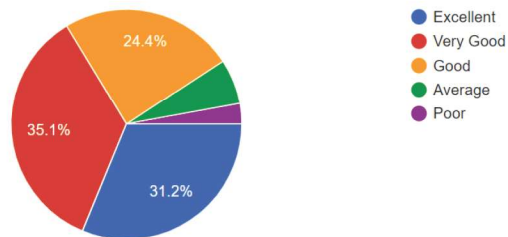

Rate the Syllabus and Curriculum

Applicability/relevance of Syllabus to real life situations

Evaluate examination system in the college

Availability of books in your subject in the Library

Evaluate Placement and placement training

Student-teacher relationship in the College

Approach and Efficiency of College Office staff

Rate Extra-curricular activities

Evaluate Canteen facilities

Conclusions:

- Two questions were asked based on curriculum. 45% students opined that the syllabus offered by the autonomous institution was very good. Around 36% students stated the applicability of the syllabus in real life situations were good.
- Examination evaluation system is a critical criterion for the evidence of success of an autonomous institution. 43% students opined that the examination system in our college was excellent
- Being a pioneer education institution the college library hosts rare book collections. Around 42.8% students rated excellent for the availability of books in the Library
- With the campus placement at its peak around 55.1% students rated excellent for placement training.
- Rapport between a teacher and disciple is very crucial in the holistic development of students. Around 35.1% students opined that teacher student relationship was very good at the college.
- Administrative office of the college was rated very good by 37% of the students
- Extracurricular activities were rated good by 32% students.
- Canteen facilities were rated good by 32% students.