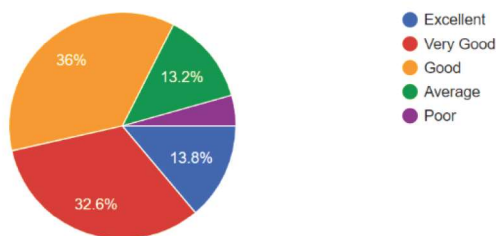

ST. THOMAS COLLEGE
(AUTONOMOUS) THRISSUR

EXIT SURVEY REPORT 2021

A survey was conducted among the students (2021 pass-out) so as to obtain a comprehensive feedback on the major aspects like curriculum, examination system, library resources, career orientation, counseling and guidance, extracurricular activities etc. Given below are the conclusions.

Rate the Syllabus and Curriculum

Applicability/relevance of Syllabus to real life situations

Evaluate examination system in the college

Availability of books in your subject in the Library

Evaluate Placement and placement training

Student-teacher relationship in the College

Approach and Efficiency of College Office staff

Rate Extra-curricular activities

Evaluate Canteen facilities

Conclusions:

- Two questions were asked based on curriculum. 45% students opined that the syllabus offered by the autonomous institution was very good. Around 36% students stated the applicability of the syllabus in real life situations were good.
- Examination evaluation system is a critical criterion for the evidence of success of an autonomous institution. 43% students opined that the examination system in our college was excellent
- Being a pioneer education institution the college library hosts rare book collections. Around 42.8% students rated excellent for the availability of books in the Library
- With the campus placement at its peak around 55.1% students rated excellent for placement training.
- Rapport between a teacher and disciple is very crucial in the holistic development of students. Around 35.1% students opined that teacher student relationship was very good at the college.
- Administrative office of the college was rated very good by 37% of the students
- Extracurricular activities were rated good by 32% students.
- Canteen facilities were rated good by 32% students.