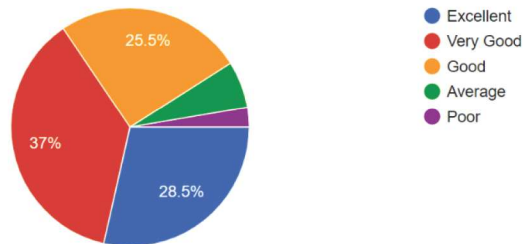

Rate the Syllabus and Curriculum

Applicability/relevance of Syllabus to real life situations

Evaluate examination system in the college

Availability of books in your subject in the Library

Evaluate Placement and placement training

Student-teacher relationship in the College

Approach and Efficiency of College Office staff

Rate Extra-curricular activities

Evaluate Canteen facilities

Conclusions:

- Two questions were asked based on curriculum. 45% students opined that the syllabus offered by the autonomous institution was very good. Around 36% students stated the applicability of the syllabus in real life situations were good.
- Examination evaluation system is a critical criterion for the evidence of success of an autonomous institution. 43% students opined that the examination system in our college was excellent
- Being a pioneer education institution the college library hosts rare book collections. Around 42.8% students rated excellent for the availability of books in the Library
- With the campus placement at its peak around 55.1% students rated excellent for placement training.
- Rapport between a teacher and disciple is very crucial in the holistic development of students. Around 35.1% students opined that teacher student relationship was very good at the college.
- Administrative office of the college was rated very good by 37% of the students
- Extracurricular activities were rated good by 32% students.
- Canteen facilities were rated good by 32% students.