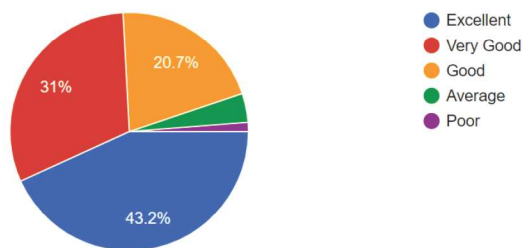

ST. THOMAS COLLEGE
(AUTONOMOUS) THRISSUR

EXIT SURVEY REPORT 2021

A survey was conducted among the students (2021 pass-out) so as to obtain a comprehensive feedback on the major aspects like curriculum, examination system, library resources, career orientation, counseling and guidance, extracurricular activities etc. Given below are the conclusions.

Rate the Syllabus and Curriculum

Applicability/relevance of Syllabus to real life situations

Evaluate examination system in the college

Availability of books in your subject in the Library

Evaluate Placement and placement training

Student-teacher relationship in the College

Approach and Efficiency of College Office staff

Rate Extra-curricular activities

Evaluate Canteen facilities

Conclusions:

- Two questions were asked based on curriculum. 45% students opined that the syllabus offered by the autonomous institution was very good. Around 36% students stated the applicability of the syllabus in real life situations were good.
- Examination evaluation system is a critical criterion for the evidence of success of an autonomous institution. 43% students opined that the examination system in our college was excellent
- Being a pioneer education institution the college library hosts rare book collections. Around 42.8% students rated excellent for the availability of books in the Library
- With the campus placement at its peak around 55.1% students rated excellent for placement training.
- Rapport between a teacher and disciple is very crucial in the holistic development of students. Around 35.1% students opined that teacher student relationship was very good at the college.
- Administrative office of the college was rated very good by 37% of the students
- Extracurricular activities were rated good by 32% students.
- Canteen facilities were rated good by 32% students.