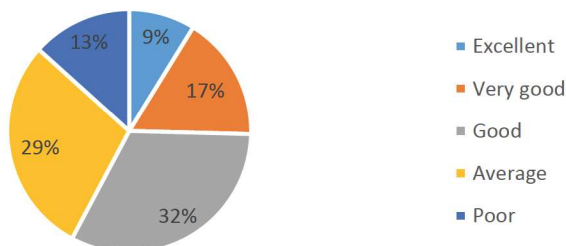

Student-teacher relationship in the College

Approach and Efficiency of College Office staff

Rate Extra-curricular activities

Evaluate Canteen facilities

Conclusions:

- Two questions were asked based on curriculum. 45% students opined that the syllabus offered by the autonomous institution was very good. Around 36% students stated the applicability of the syllabus in real life situations were good.
- Examination evaluation system is a critical criterion for the evidence of success of an autonomous institution. 43% students opined that the examination system in our college was excellent
- Being a pioneer education institution the college library hosts rare book collections. Around 42.8% students rated excellent for the availability of books in the Library
- With the campus placement at its peak around 55.1% students rated excellent for placement training.
- Rapport between a teacher and disciple is very crucial in the holistic development of students. Around 35.1% students opined that teacher student relationship was very good at the college.
- Administrative office of the college was rated very good by 37% of the students
- Extracurricular activities were rated good by 32% students.
- Canteen facilities were rated good by 32% students.