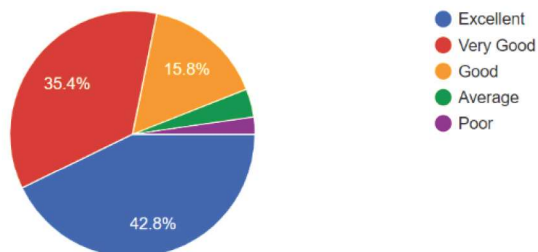

Rate the Syllabus and Curriculum

Applicability/relevance of Syllabus to real life situations

Evaluate examination system in the college

Availability of books in your subject in the Library

Evaluate Placement and placement training

Student-teacher relationship in the College

Approach and Efficiency of College Office staff

Rate Extra-curricular activities

Evaluate Canteen facilities

Conclusions:

- Two questions were asked based on curriculum. 45% students opined that the syllabus offered by the autonomous institution was very good. Around 36% students stated the applicability of the syllabus in real life situations were good.
- Examination evaluation system is a critical criterion for the evidence of success of an autonomous institution. 43% students opined that the examination system in our college was excellent
- Being a pioneer education institution the college library hosts rare book collections. Around 42.8% students rated excellent for the availability of books in the Library
- With the campus placement at its peak around 55.1% students rated excellent for placement training.
- Rapport between a teacher and disciple is very crucial in the holistic development of students. Around 35.1% students opined that teacher student relationship was very good at the college.
- Administrative office of the college was rated very good by 37% of the students
- Extracurricular activities were rated good by 32% students.
- Canteen facilities were rated good by 32% students.